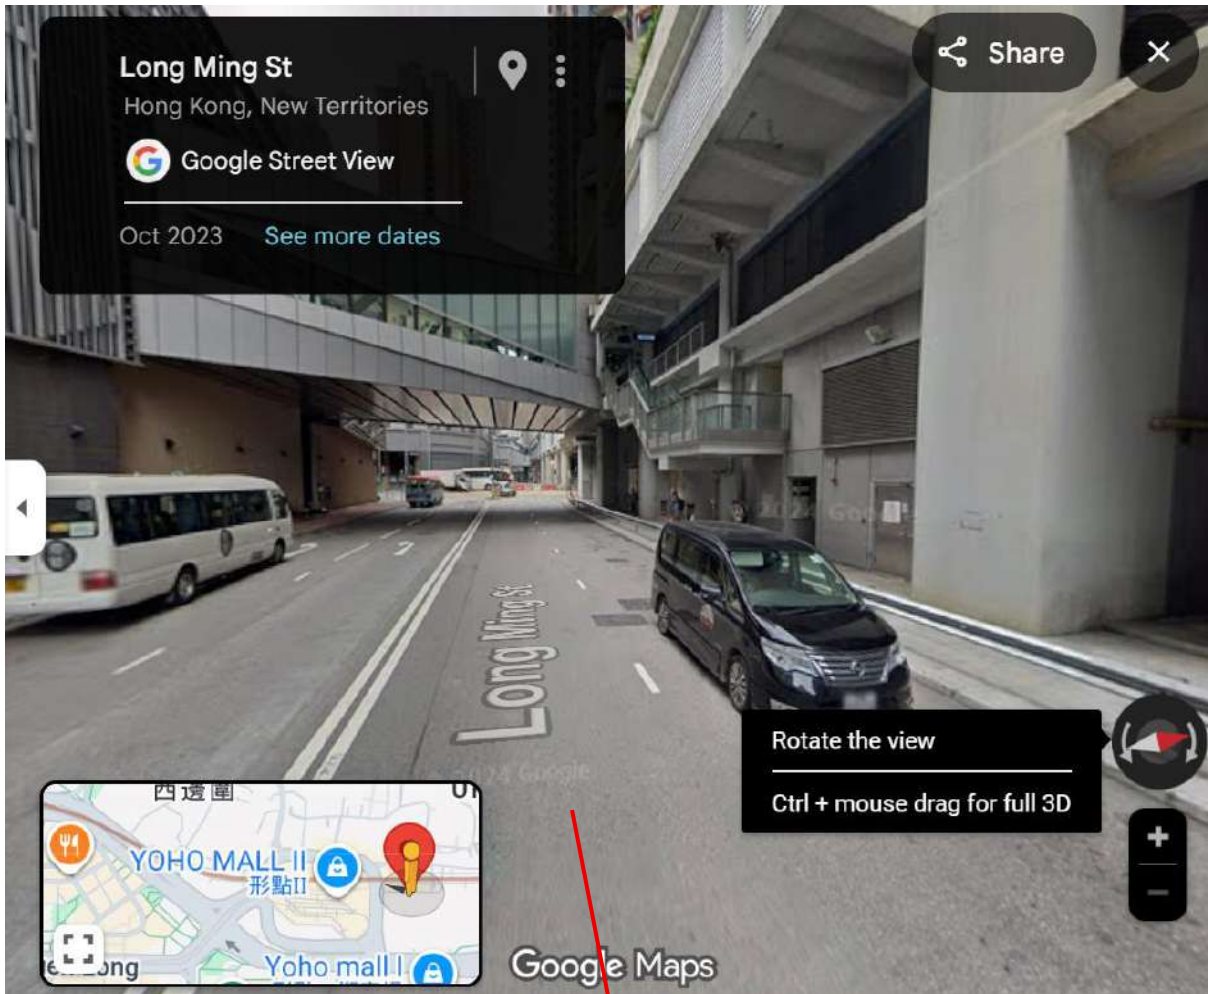

Admiralty MTR, Exit C2 (Exit of Admiralty Centre near McDonald)
金鐘港鐵站 C2 出口 (海富中心門外近麥當奴)

Google Map: <https://goo.gl/maps/r5w961tRwpCJPegF9>

Action Asia Events - Shuttle Bus Transport

Prince Edward MTR, Exit A1 (Bank of China opposite Mongkok Police Station)
太子港鐵站 A1 出口 (中國銀行側口，旺角警署對面)

Google Map: <https://goo.gl/maps/6TbTH5ci8SaJ3CEk8>

Shatin East Rail Station, Exit B (Pai Tau Street, beside the mini bus station)
沙田東鐵站B出口(排頭街，於東鐵站往小巴士站方向)

Google Map: <https://goo.gl/maps/gpMZoptsqPMwmhjW6>

元朗西鐵站 近 K 出口 朗明街
Yuen Long Station Exit K, Long Ming Street

https://maps.app.goo.gl/98oAyX1M7ZRkwD7W7?g_st=ic