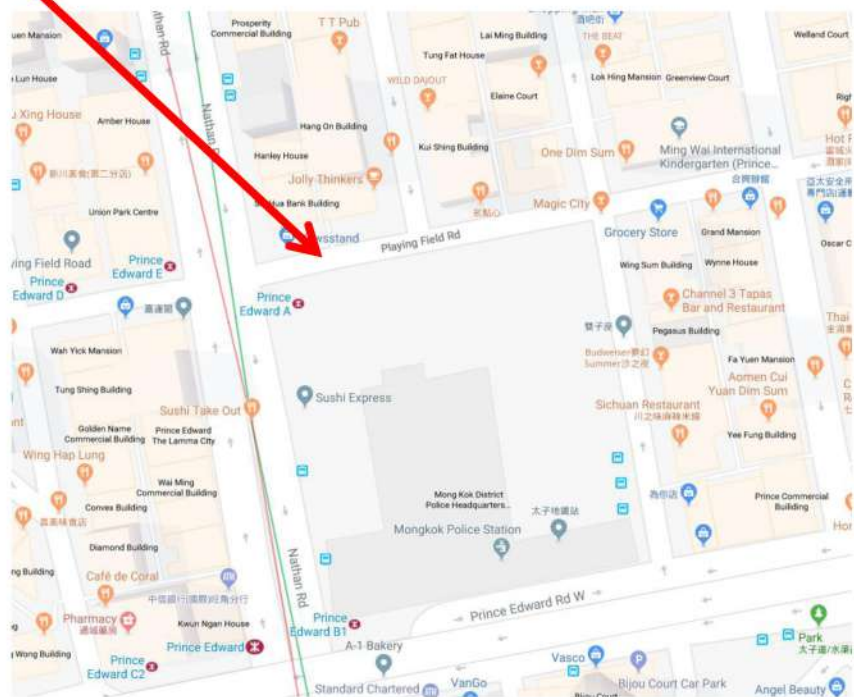

Admiralty MTR, Exit C2 (Exit of Admiralty Centre near McDonald)
金鐘港鐵站 C2 出口 (海富中心門外近麥當奴)

Google Map: <https://goo.gl/maps/r5w961tRwpCJPegF9>

Action Asia Events - Shuttle Bus Transport

Prince Edward MTR, Exit A1 (Bank of China opposite Mongkok Police Station)
太子港鐵站 A1 出口 (中國銀行側口，旺角警署對面)

Google Map: <https://goo.gl/maps/6TbTH5ci8SaJ3CEk8>

Shatin East Rail Station, Exit B (Pai Tau Street, beside the mini bus station)
沙田東鐵站B出口(排頭街，於東鐵站往小巴士站方向)

Google Map: <https://goo.gl/maps/gpMZoptsqPMwmhjW6>

元朗西鐵站 近 K 出口 朗明街
Yuen Long Station Exit K, Long Ming Street

https://maps.app.goo.gl/98oAyX1M7ZRkwD7W7?g_st=ic