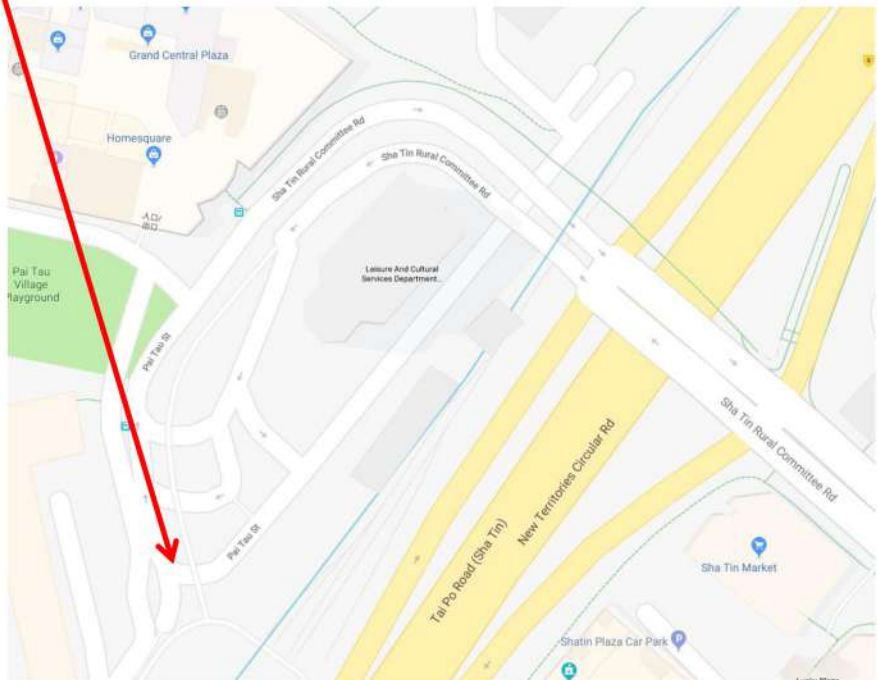

Admiralty MTR, Exit C2 (Exit of Admiralty Centre near McDonald)
金鐘港鐵站 C2 出口 (海富中心門外近麥當奴)

Google Map: <https://goo.gl/maps/r5w961tRwpCJPegF9>

Action Asia Events - Shuttle Bus Transport

Prince Edward MTR, Exit A1 (Bank of China opposite Mongkok Police Station)
太子港鐵站 A1 出口 (中國銀行側口，旺角警署對面)

Google Map: <https://goo.gl/maps/6TbTH5ci8SaJ3CEk8>

Shatin East Rail Station, Exit B (Pai Tau Street, beside the mini bus station)
沙田東鐵站B出口(排頭街，於東鐵站往小巴士站方向)

Google Map: <https://goo.gl/maps/gpMZoptsqPMwmhjW6>

元朗西鐵站 近 K 出口 朗明街
Yuen Long Station Exit K, Long Ming Street

https://maps.app.goo.gl/98oAyX1M7ZRkwD7W7?g_st=ic