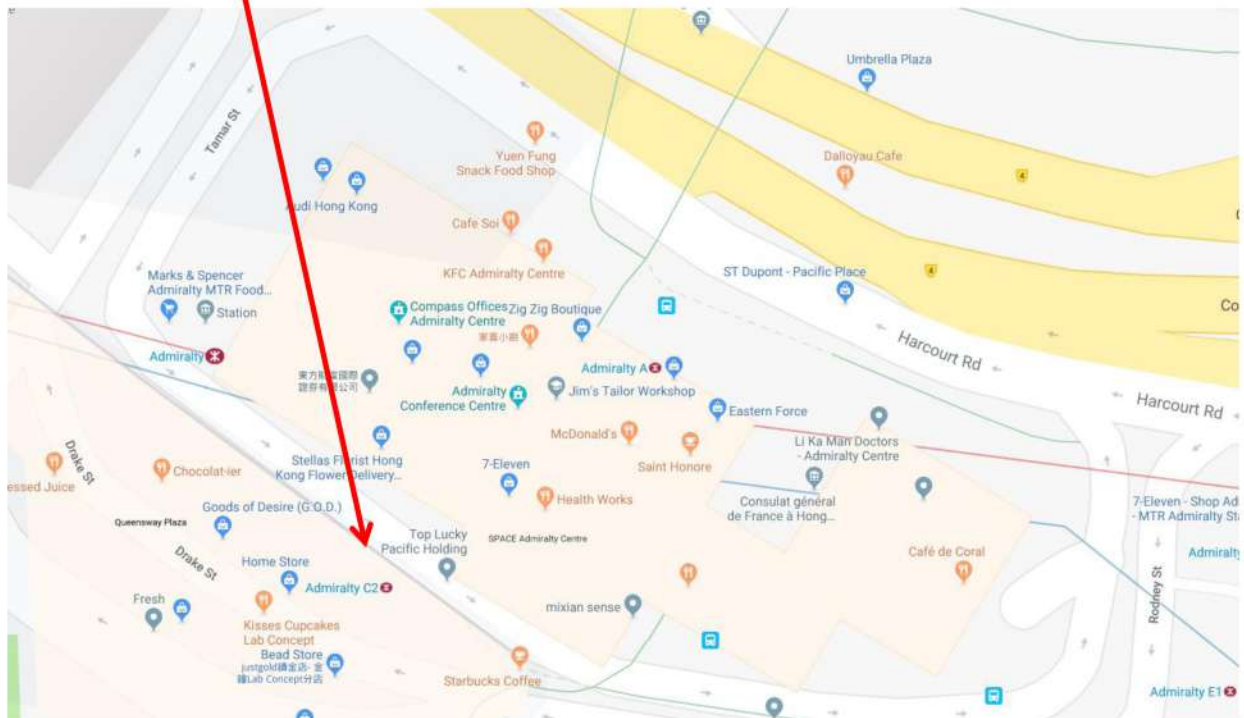

Admiralty MTR, Exit C2 (Exit of Admiralty Centre near McDonald)
金鐘港鐵站 C2 出口 (海富中心門外近麥當奴)

Google Map: <https://goo.gl/maps/r5w961tRwpCJPegF9>

Action Asia Events - Shuttle Bus Transport

Prince Edward MTR, Exit A1 (Bank of China opposite Mongkok Police Station)
太子港鐵站 A1 出口 (中國銀行側口，旺角警署對面)

Google Map: <https://goo.gl/maps/6TbTH5ci8SaJ3CEk8>

Shatin East Rail Station, Exit B (Pai Tau Street, beside the mini bus station)
沙田東鐵站B出口(排頭街，於東鐵站往小巴士站方向)

Google Map: <https://goo.gl/maps/gpMZoptsqPMwmhjW6>

元朗西鐵站 近 K 出口 朗明街
Yuen Long Station Exit K, Long Ming Street

https://maps.app.goo.gl/98oAyX1M7ZRkwD7W7?g_st=ic